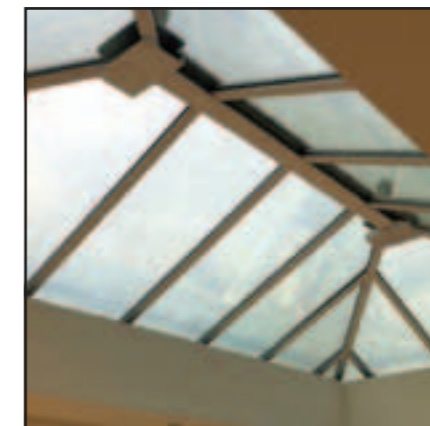

the venetian

The Venetian design will bring to your home the latest in contemporary orangerie style.

The roof can be entirely self-supported by the structural aluminium legs bolted down to the foundations.

This gives complete freedom of design, allowing you to opt for fully framed walls, brick work, or large bi-folds, in the knowledge that they do not support the roof.

Using the same warm roof principle as the Integra, thus meeting the latest building standards regulations, it also has a wide integrated aluminium gutter that can be safely walked on for maintenance. Decorative aluminium hoppers and downpipes are available.

On the inside you will benefit from a substantial and visually striking plastered internal soffit

the orangerie
collection