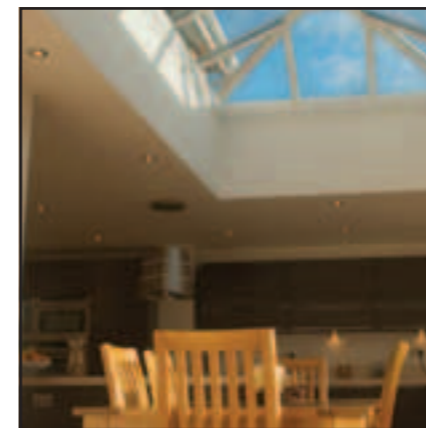

the rio

The Rio style that can be created with the K2 orangery system is one of the most popular.

With its flat roof it looks strikingly different from the outside, with the lantern visibly "sat" on top.

On the inside you will benefit from the same effect provided by the wide soffits, while you can remain confident that the building retains the structural integrity provided by our unique, highly versatile orangery aluminium system.

The Rio is a cost effective solution for a true orangery which makes no compromise when it comes to building standard regulations. You get a lot more than just what you see, and best of all, as for the whole range, it has been designed to ensure a fast installation, for minimum disruption.

the orangery
collection