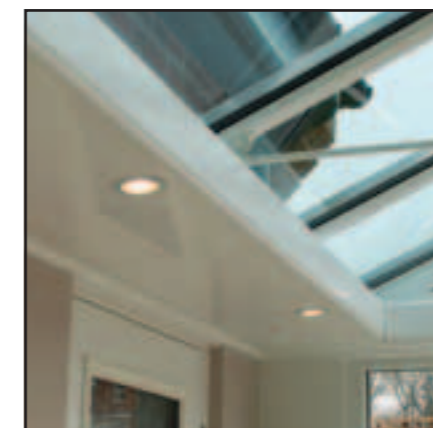

Nowadays they provide a beautiful alternative to the traditional conservatory.

Designed with solid build columns, a partial solid ceiling, and the inclusion of a roof light, they are a well balanced mix of traditional build extensions and conservatories.

the capella

Ideal for those who are looking for something truly different but want to retain a full glass roof, the Capella also allows you to upgrade an existing conservatory to give it that orangery look.

The design drastically improves the external appearance of a standard conservatory, thanks to the aluminium high fronted gutter which hides the roof bars.

On the inside an eye-catching internal soffit allows the inclusion of down-lights or speakers, giving you a unique and highly novel appearance that will be the envy of your neighbours.